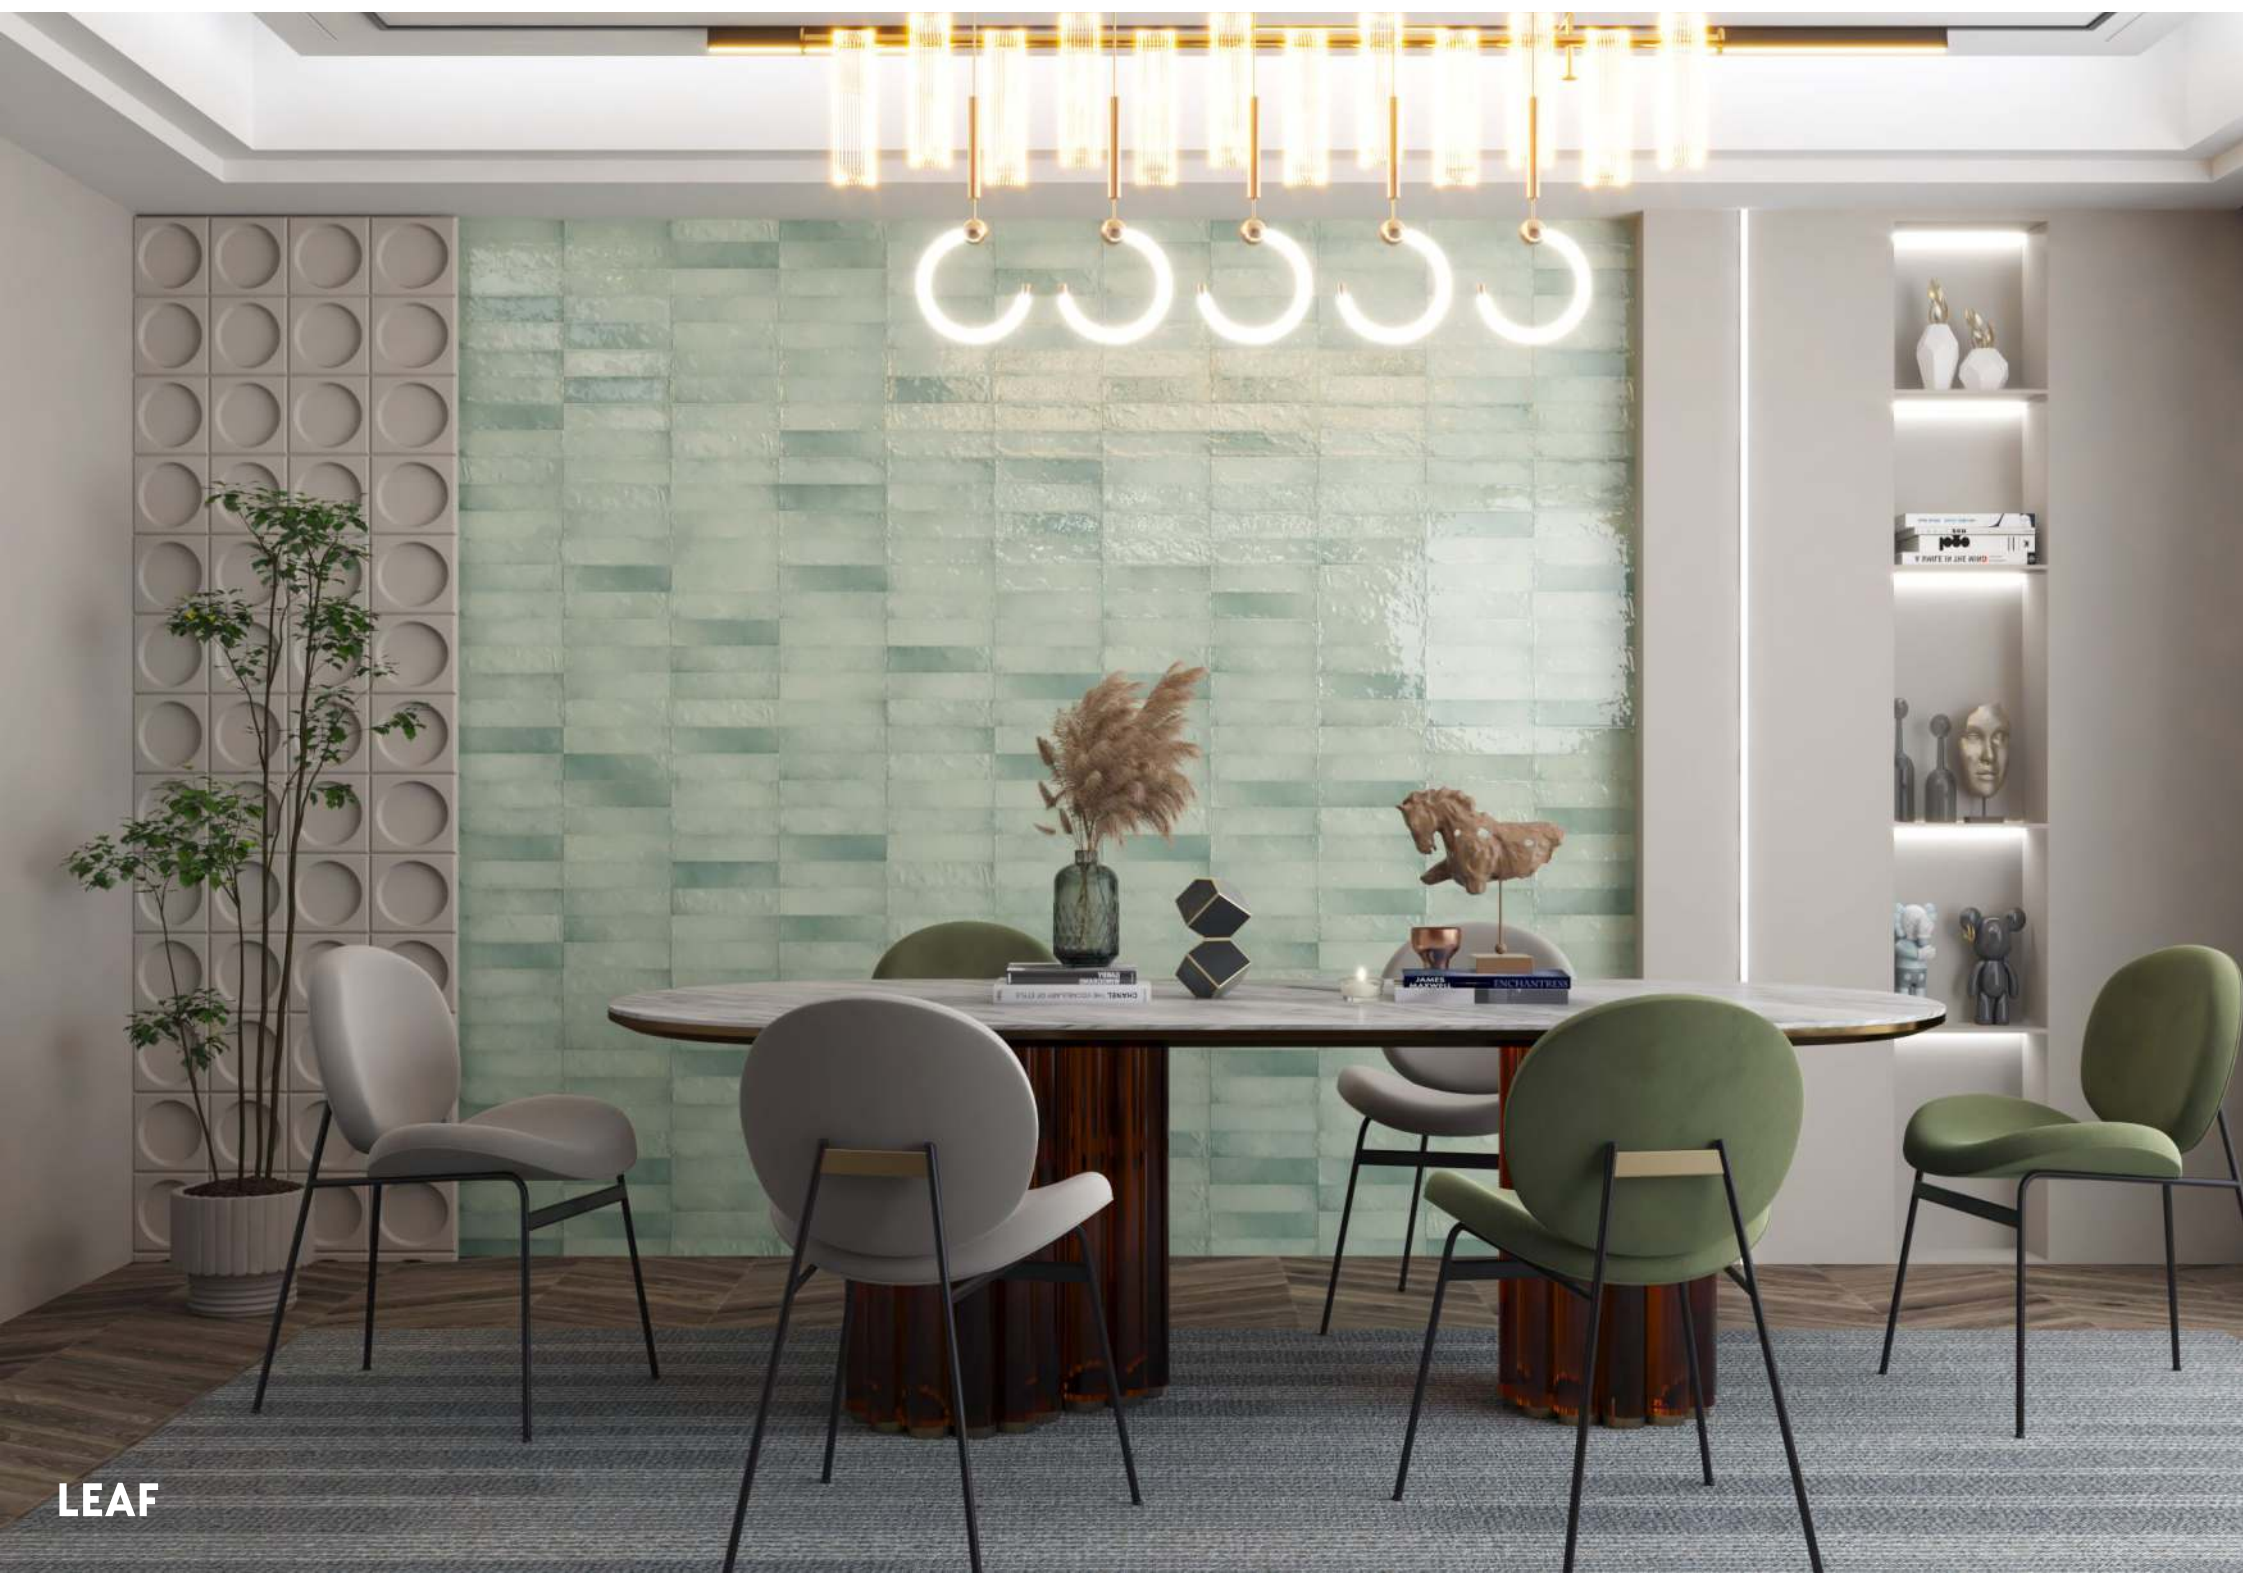

FORMAT :

65x260MM

SURFACE :

GLOSSY & MATT

Mystique
Series

LEAF

SIYATONE
BY SIYARAM

OCEAN